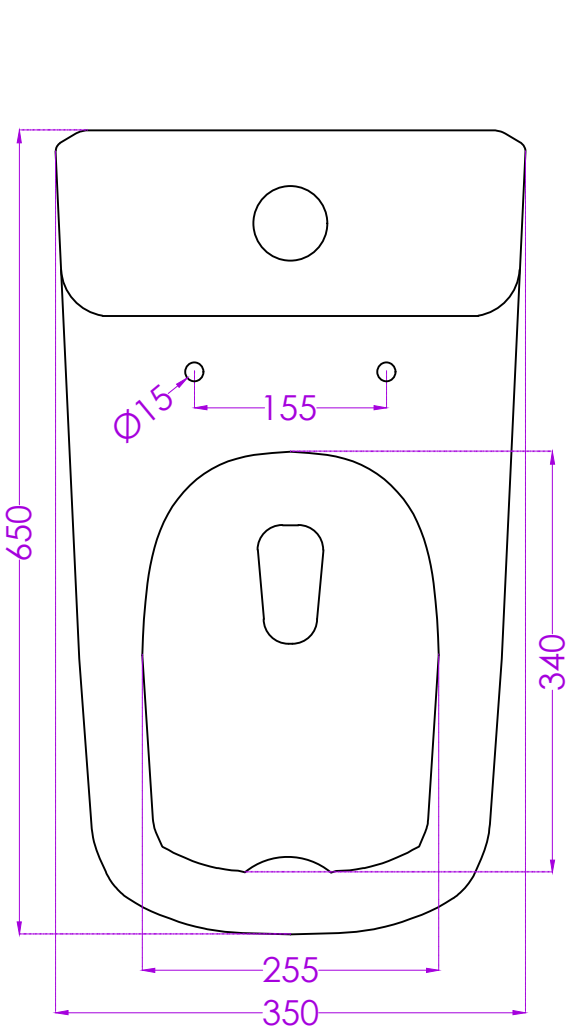

GREECE P10407PW0104

300MM OMNI SUITE

JOHNSON

PLAN

SIDE